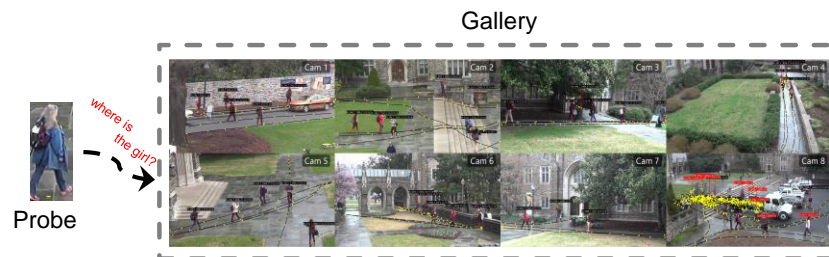

# Unsupervised person re-identification

Zimo Liu

- Pre-Labelled Training Data Unavailable
- Gallery Size Far beyond Probe
- Human Feedback Improves Re-ID Performance

*Task Description*

*Human In the Loop*